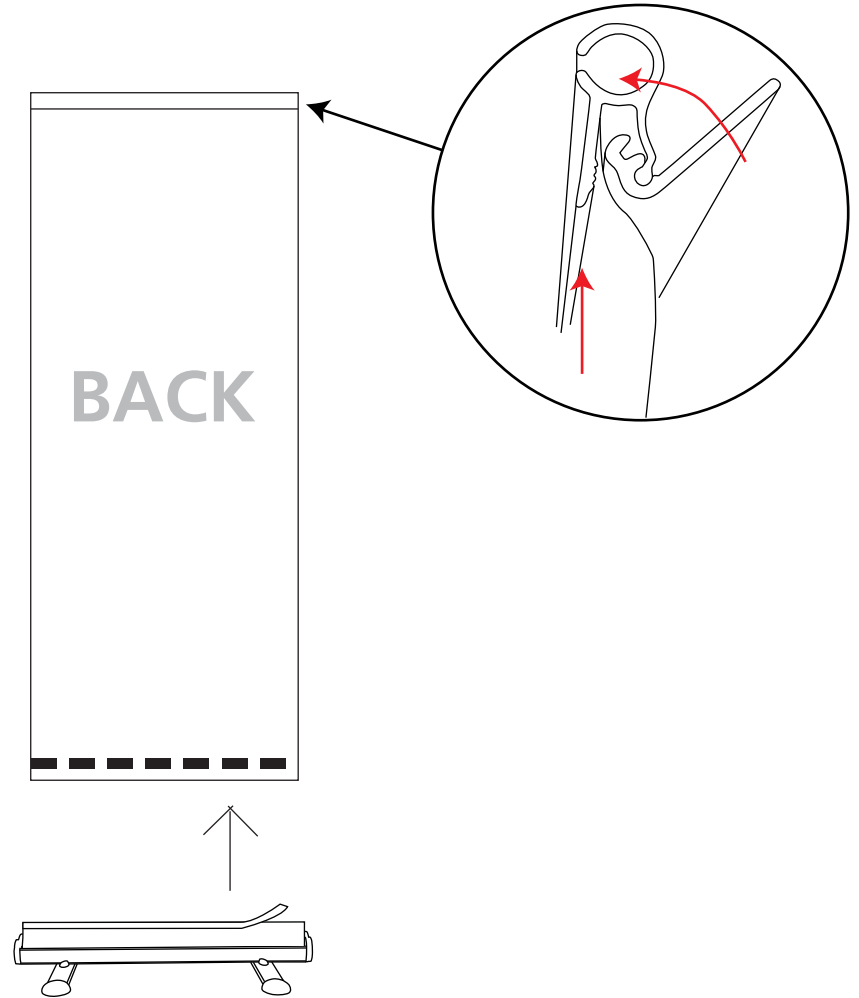

# Thunder

Visible graphic Area: 850mm(w) x 2025mm (h)  
Recommended Graphic Thickness: 350microns Banner Vinyl  
Beaufort scale 5 if pegged (18-24mph)  
Beaufort scale 2 if unpegged (4-7mph)  
Recommended to be weighed down if unpegged

850mm 9.05kg

kg

1

Thunder Rev2

Installation